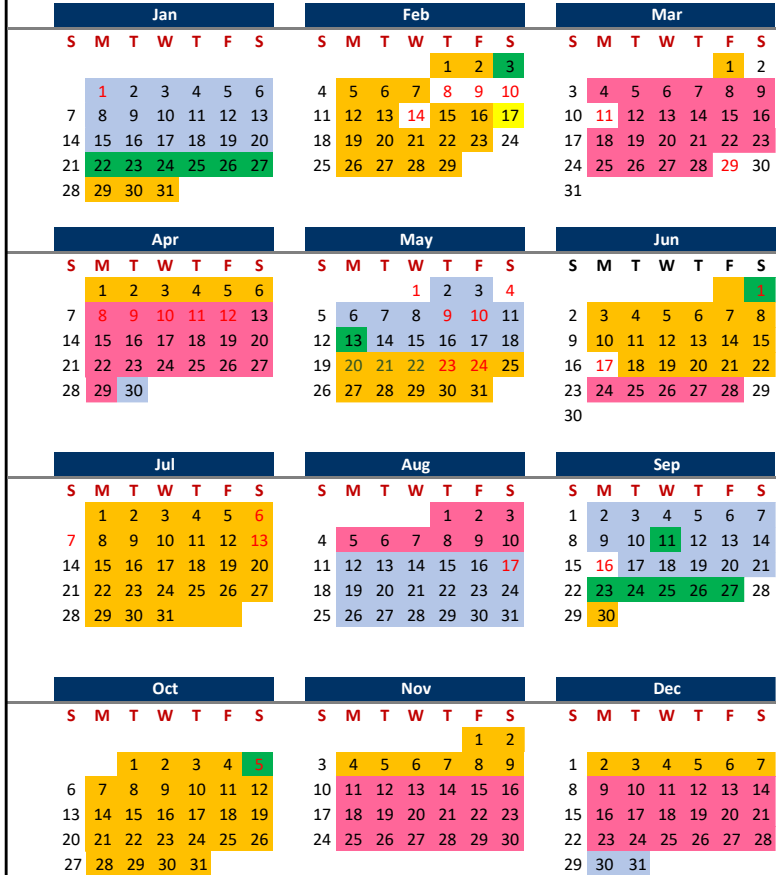

2024

LEGEND

- Orientation
- Teaching Week
- Recess Week
- Course Work/Assignment
- Important dates
- College Key Events

COLLEGE KEY EVENTS

	Jan 2024	May 2024	Sep-24
Module	SMR & O & BA	FMA & EC&PD	HRM & SMP & E
Enrollment / Application Deadline	15 Dec 2024	15 Apr 2024	15 Aug 2024
Induction UH	22 Jan 2024	13 May 2024	23 Aug 2024
Start of Class	03 Feb 2024	01 Jun 2024	05 Oct 2024
CW	4 Mar - 29 Apr 2024	24 Jun - 12 Aug 2024	11 Nov - 6 Jan 2025
Module Board	02 Jun 2024	06 Oct 2024	01 Feb 2025
Semester Break	30 Apr - 19 May 2024	13 Aug - 24 Sep 2024	6 - 12 Jan 2025

INDONESIA PUBLIC HOLIDAYS

New Year's Day	01 Jan 2024
Isra Mi'raj	08 Feb 2024
Chinese New Year (College Holiday)	09 Feb 2024
Chinese New Year (National Holiday)	10 Feb 2024
Election	14 Feb 2024
Bali Hindu New Year (National Holiday)	11 Mar 2024
Good Friday	29 Mar 2024
Lebaran Holiday & College Holiday	08 Apr - 12 Apr 2024
Labour Day	01 May 2024
Ascension Day of Jesus Christ	09 May - 10 May 2024
Waisak	23 May - 24 May 2024
Pancasila Day	01 Jun 2024
Idul Adha	17 Jun - 18 Jun 2024
Islamic New Year	07 Jul 2024
Independence Day	17 Aug 2024
Maulid Nabi Muhammad Saw	16-Sep-24
Christmas (College Holiday)	24-Dec-24
Christmas (National Holiday)	25-Dec-24
Christmas (semester Break)	23 Dec - 31 Dec 2024